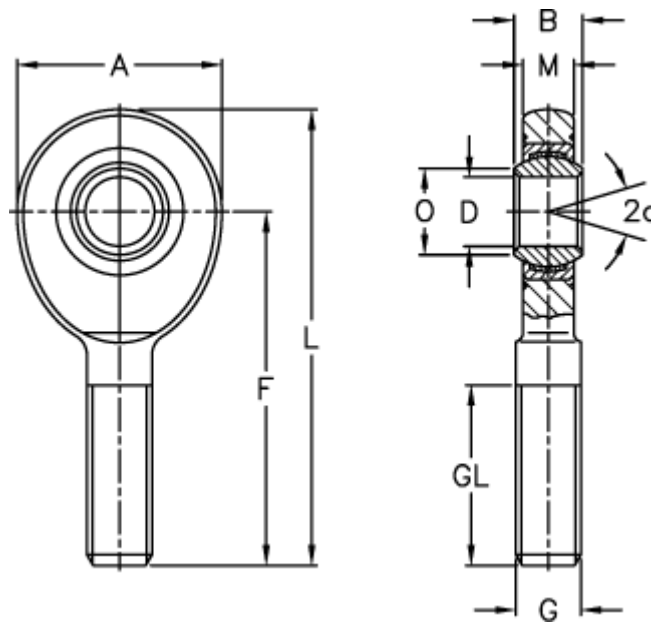

Article number: 03466012  
 Description: Fluro Rod end EA 12D  
 Note: 12

## Measures

A	= 34	L	= 71
a (degrees)	= 11	M	= 8
B	= 10	O	= 14.9
D	= 12	Static drive kN	= 29
Dynamic drive (kN)	= 11.5	Weight	= 86
F	= 54		
g	= M 12		
GL	= 28		